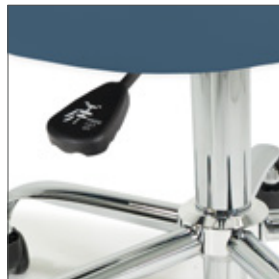

EarthLite®
WORLD'S #1 BRAND IN MASSAGE™

PNEUMATIC ROLLING STOOLS

HEALING HUMANITY THROUGH TOUCH™

PNEUMATIC ROLLING STOOLS

Our stools offer a height range of 18.75" - 25.25" inches, smooth rolling casters for ease of movement, rugged construction, choice of upholstery, 3-inch padded seat, with or without backrest, and a 350 lb. weight limit. The perfect complement to your table in matching upholstery.

Specifications

- Durable yet buttery soft, easy-to-clean 100% PU Nature's Touch upholstery
- Pneumatic Height Range:
 - Standard: 18.75" - 25.25" (47.5 cm - 64 cm)
 - Low Height: 15.5" - 19.25" (40 cm - 49 cm)
- Seat Diameter: 15"
- Locking casters
- Recommended weight capacity: 350 lbs. (159 kg)
- Weight: 14 lbs. (6.3 kg)

Rolling Casters

Wheels for ease of movement

Easy height adjustments

Handle paddle enables hydraulic height adjustments from 18.75" - 25.25"

3" Padded Seat

In durable, 100% PU Nature's Touch upholstery

Nature's Touch™ Standard Upholstery Options