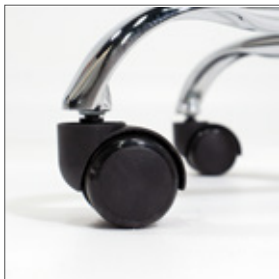

EarthLite®
WORLD'S #1 BRAND IN MASSAGE™

PNEUMATIC ROLLING STOOLS

HEALING HUMANITY THROUGH TOUCH™

PNEUMATIC ROLLING STOOLS

Our stools offer a height range of 18.75" - 25.25" inches, smooth rolling casters for ease of movement, rugged construction, choice of upholstery, 3-inch padded seat, with or without backrest, and a 350 lb. weight limit. The perfect complement to your table in matching upholstery.

Specifications

- Durable yet buttery soft, easy-to-clean 100% PU Nature's Touch upholstery
- Pneumatic Height Range:
 - Standard: 18.75" - 25.25" (47.5 cm - 64 cm)
 - Low Height: 15.5" - 19.25" (40 cm - 49 cm)
- Seat Diameter: 15"
- Locking casters
- Recommended weight capacity: 350 lbs. (159 kg)
- Weight: 14 lbs. (6.3 kg)

Rolling Casters

Wheels for ease of movement

Easy height adjustments

Handle paddle enables hydraulic height adjustments from 18.75" - 25.25"

3" Padded Seat

In durable, 100% PU Nature's Touch upholstery

Nature's Touch™ Standard Upholstery Options